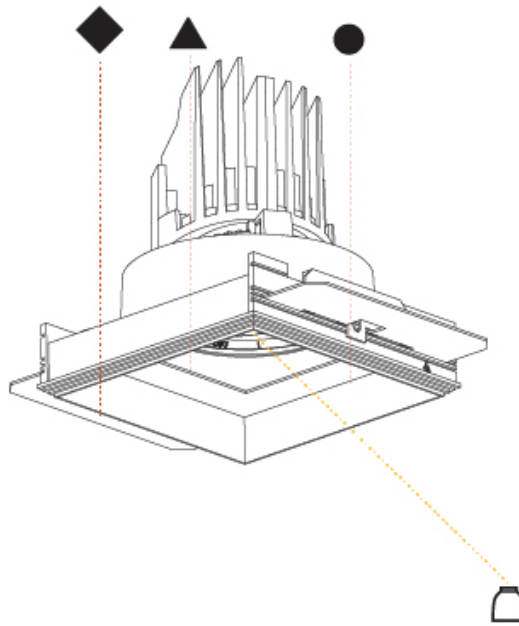

### PHYSICAL

Shape: Square  
 Length (mm): 106  
 Length (in): 4 3/16  
 Width (mm): 106  
 Width (in): 4 3/16  
 Height (mm): 134  
 Height (in): 5 1/4  
[Ceiling Thickness \(mm\): 10 / 12.5 / 15 / 25](#)  
 Ceiling Thickness (in): 3/8 or 1/2 or 9/16 or 1  
 Min. Recessing Depth (mm): 150  
 Min. Recessing Depth (in): 5 7/8  
 Light Distribution: Adjustable / Downlight  
 Weight (kg): 0.655  
 Weight (lbs): 1.44  
[Fixture Finish: SSR / BKV / CWI / CRY / HAB / UFT / ITA / RUA / FTG / MYG / LOD / PUS / FRO / FUP / KIA / POP / BLS / SPG / MEY / GOH / GUM / CHC / COM / ABZ / JAG / OBR / MOS / ROR](#)  
 Fixture Material: Aluminum Die Cast  
 Cut-out Measurements: 120mm / 4 3/4" x 120mm / 4 3/4"  
 Upon Request: Unique Ceiling Thickness

## BIONIQ SQUARE ADJUSTABLE COMFORT TRIMLESS

A35212-

PROJECT

TYPE

SPECIFIER

QUANTITY

DATE

PROJECT
TYPE
SPECIFIER
QUANTITY
DATE