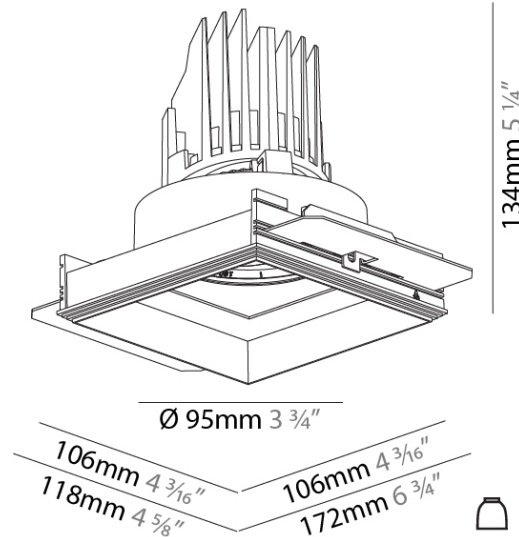

ELECTRICAL

Lamp Type: LED (Zhaga Standard)
Input Wattage (W): 15.5
Total Output Wattage (W): 14.5
Dimming: Tri-Mode (Non-Dimming and Phase Dimming (120Vac only) and 0-10V Dimming)
Driver Included: No
Driver Location: Recessed Housing
Driver Type: Constant Current - Universal
Driver Class: Class 2
Housing: See components
Input Voltage (V): 120 - 277
Constant Current (MA): 500

LED

Number of LEDs: 1
[Color Temperature (°K): 2700 / 3000 / 3500 / 4000](#)
Max. Delivered Lumen (lm): 940 / 980 / 1029 / 1050
Nominal Lumen (lm): 1386 / 1438 / 1511 / 1542
CRI: >90 CRI
Efficiency (%): 87.9 / 88.4 / 87.9
Lamp Life (hrs): 50000
Upon Request: RGB-W Tunable White Special Color Temperature
Special LED

OPTICAL

[Reflector°: 20 / 40 / 60](#)
Adjustability: Rotational 355°; Tilt 30°
Upon Request: Special Beam Angles

RATINGS AND CERTIFICATIONS

7900 © 2022 Zaneen LLC, P.O. Box 3382, F 416-247-9319, www.zaneen.com

Available for international specifications by adding "INT" at the end of the existing Model #. For assistance on 'custom' specifications, contact zteam@zaneen.com.
Certified By: Certified for North American Standards
In a constant effort to supply the best product, we reserve the right to change specifications or materials without notice. The most recent specification sheets are found at zaneen.com
IP rating: IP20